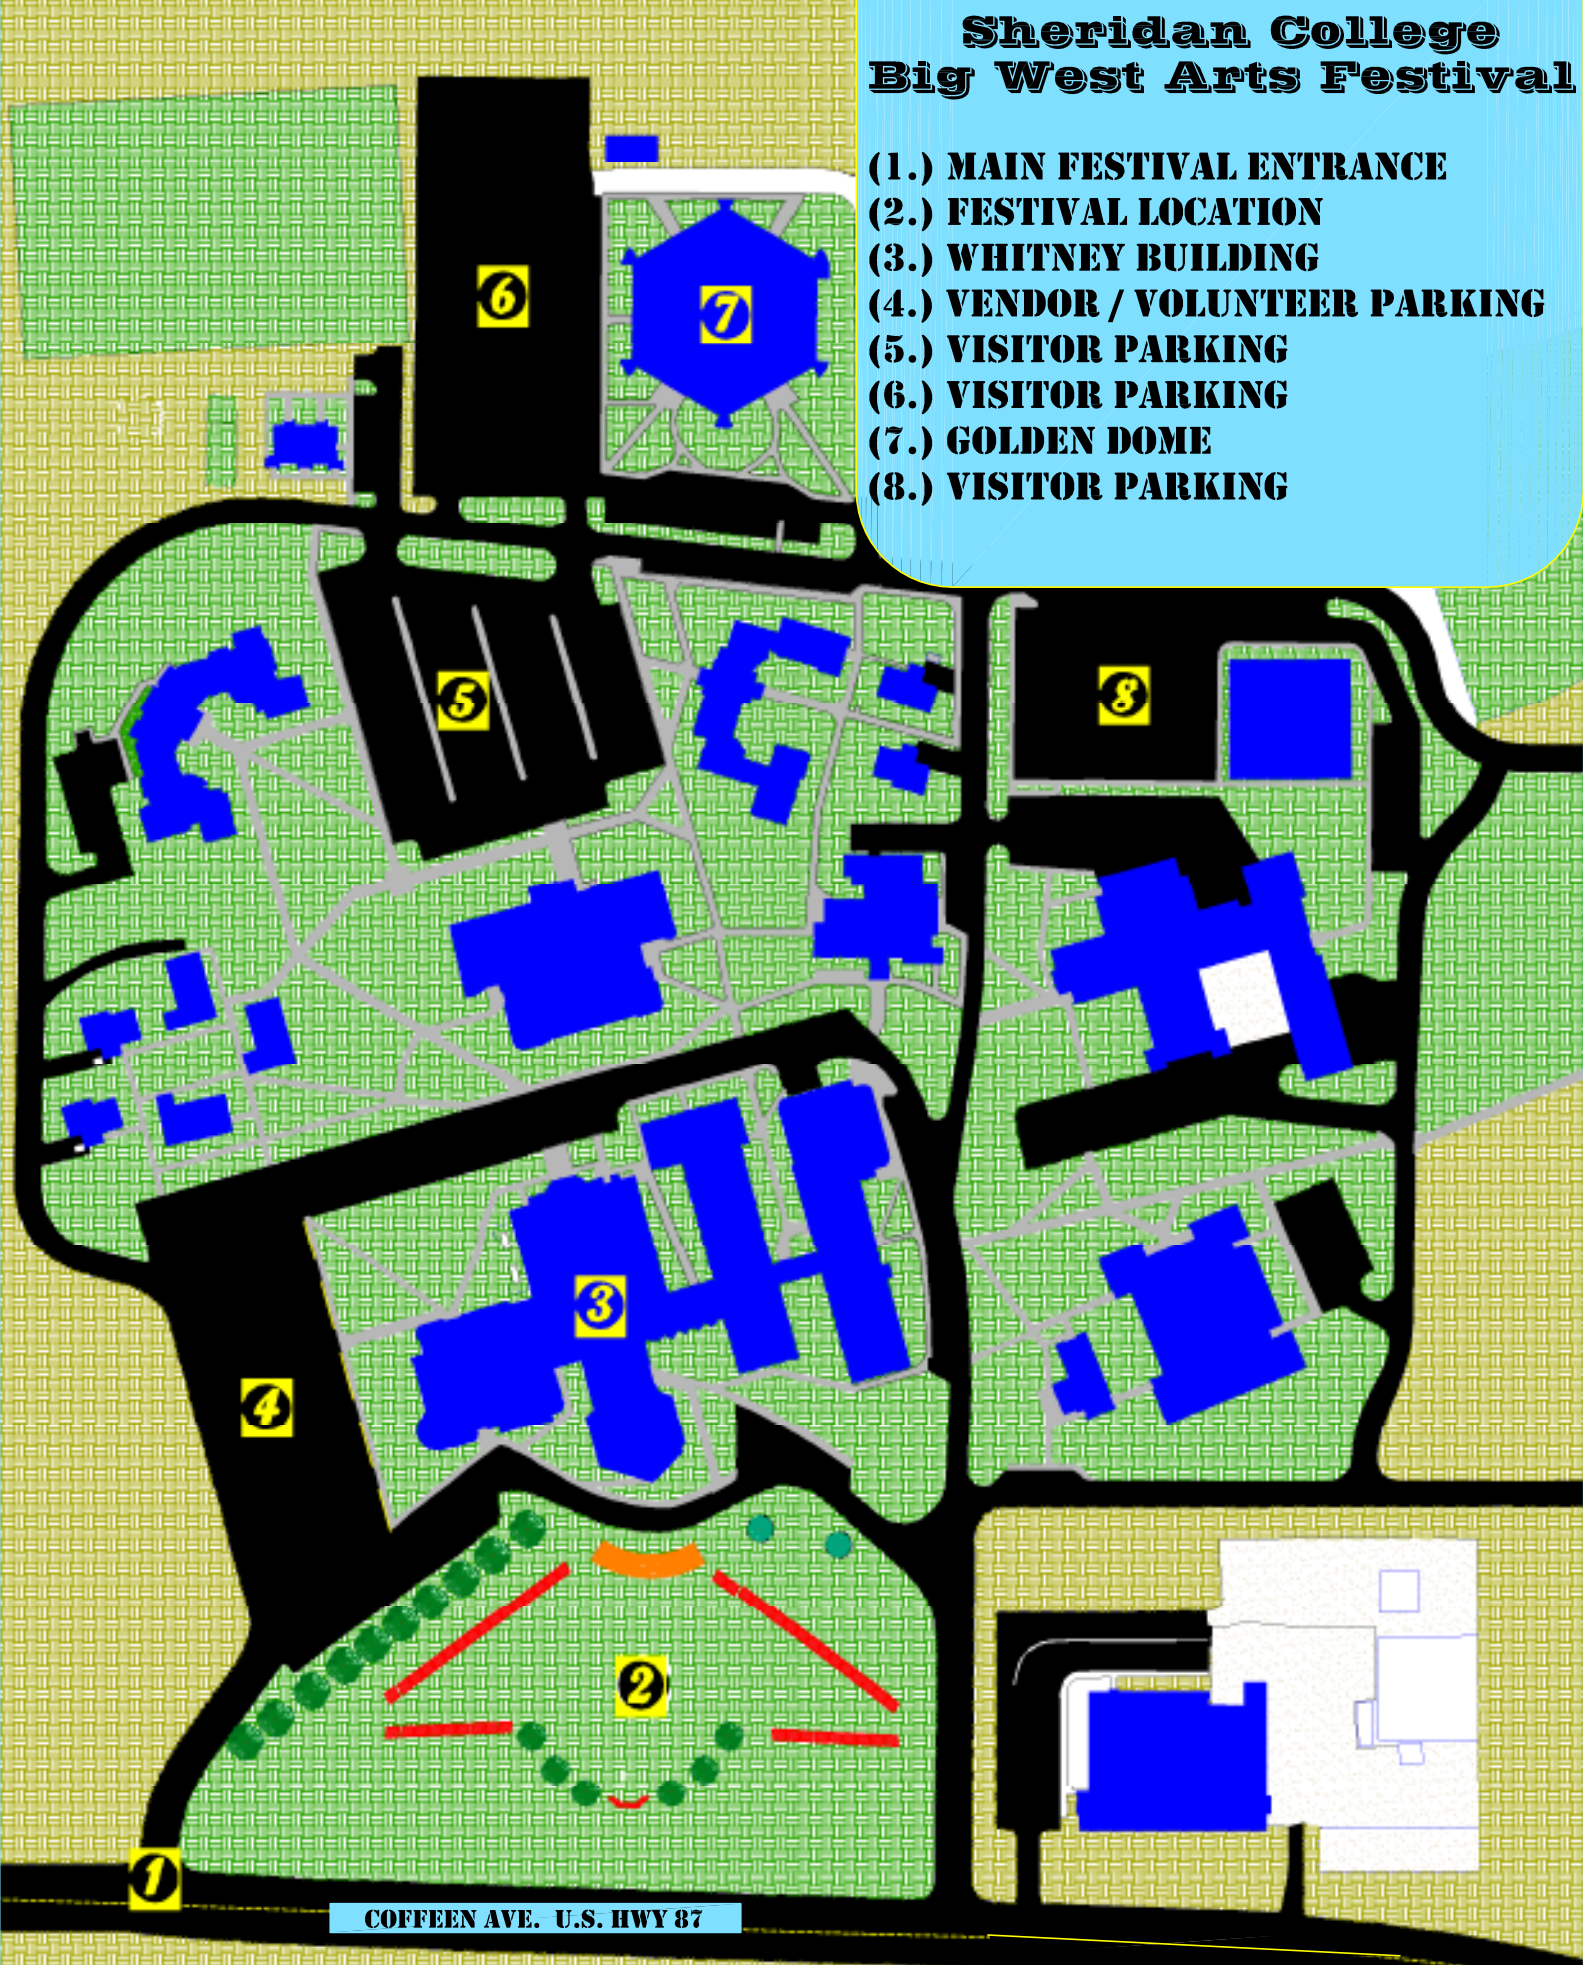

# Sheridan College Big West Arts Festival

- (1.) MAIN FESTIVAL ENTRANCE
- (2.) FESTIVAL LOCATION
- (3.) WHITNEY BUILDING
- (4.) VENDOR / VOLUNTEER PARKING
- (5.) VISITOR PARKING
- (6.) VISITOR PARKING
- (7.) GOLDEN DOME
- (8.) VISITOR PARKING

COFFEEN AVE. U.S. HWY 87